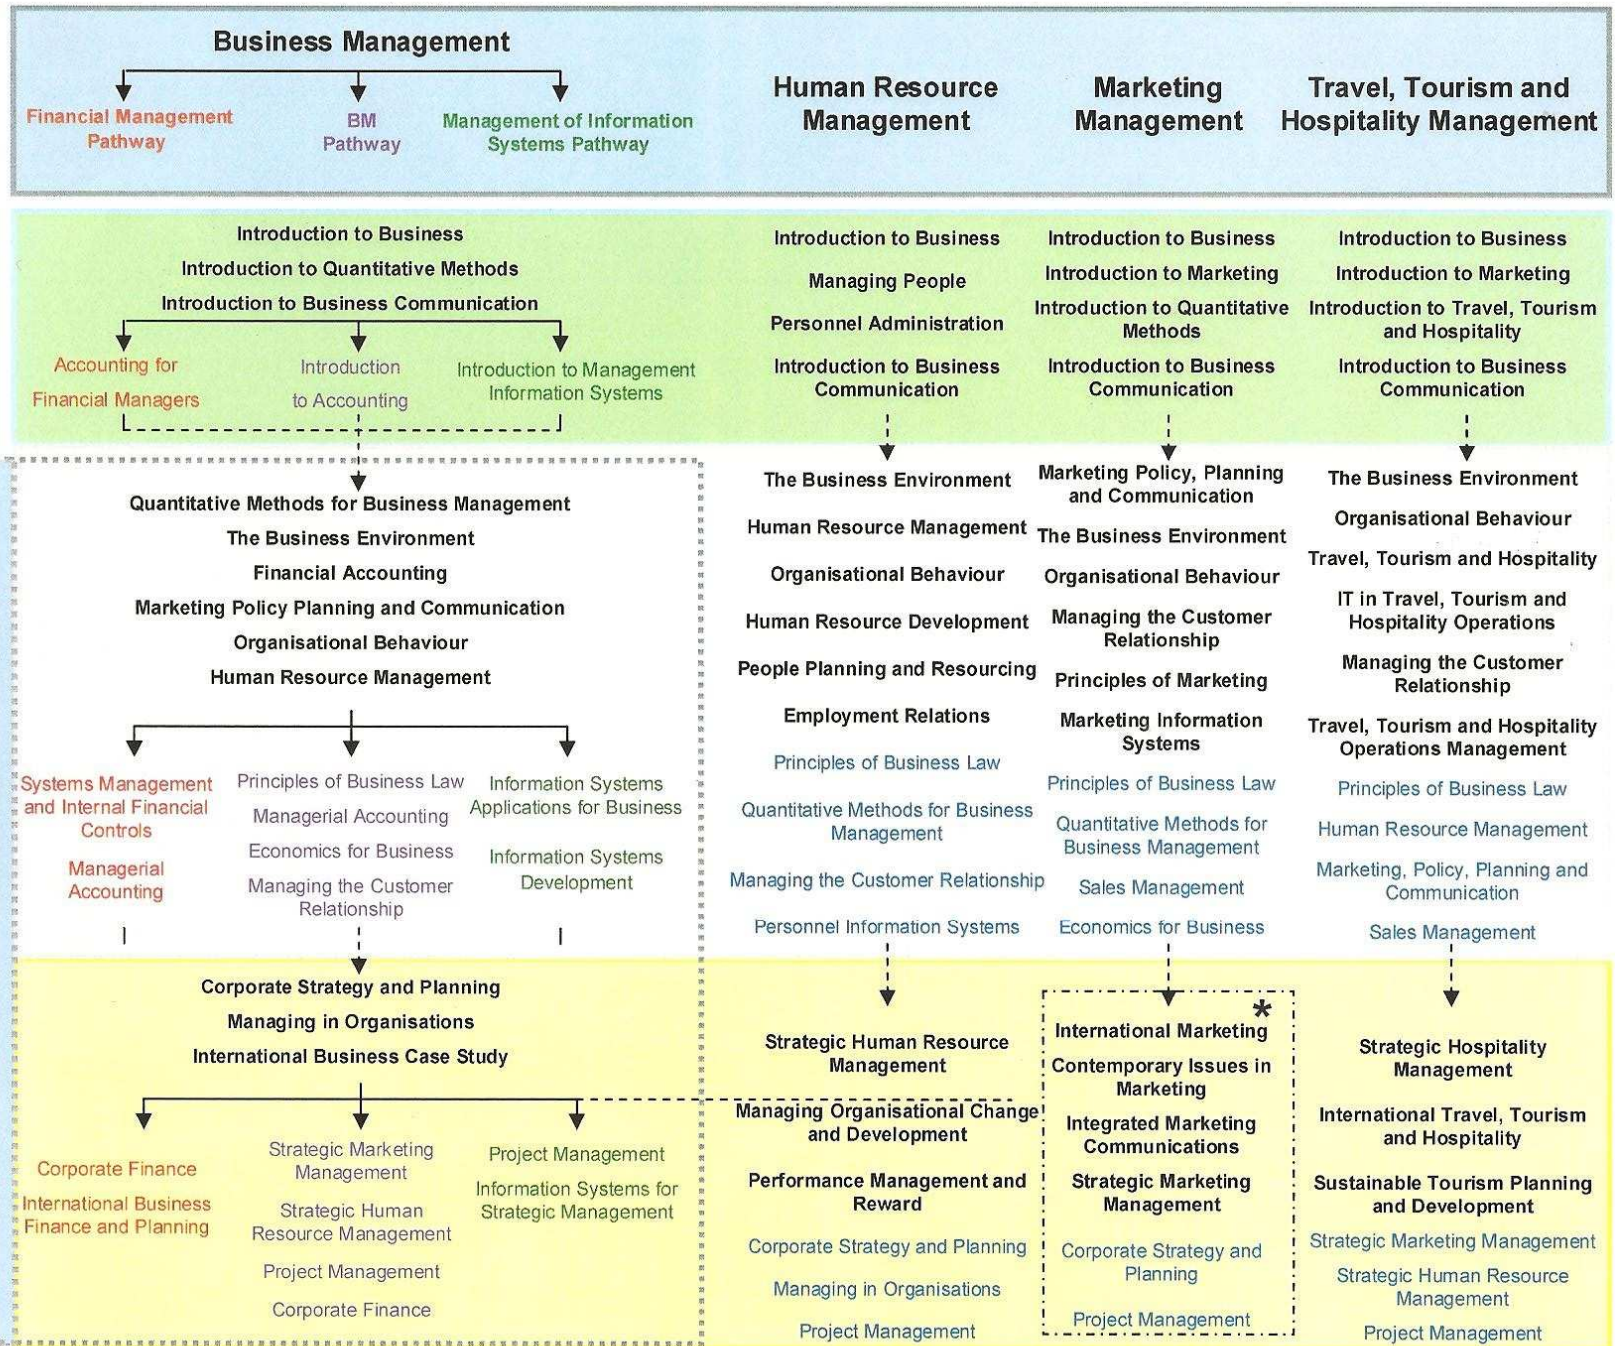

ABE - AGC Qualifications Structure (QCF - 2011)

Diploma (L4)

Core Units: 3
Optional Units: 1
(Open Entry)

Diploma (L5)

Core Units: 6
Optional Units: 2
(Entry - A level & above)

Diploma (L6)

Core Units: 3
Optional Units: 2
(Entry - any ABE L5 qualification or equivalent)

Integrated Diploma (L6) Core Units: 9 ; Optional Units: 4

* Marketing L6 Diploma – Core Units: 4 Optional Units: 1